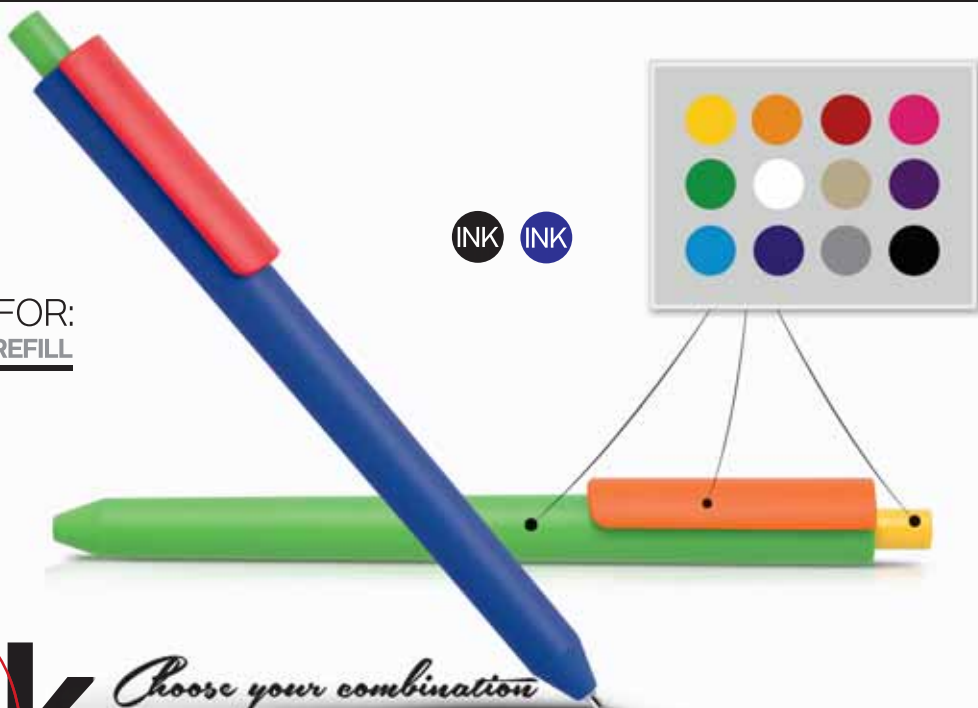

Pretec

SWISS MADE

40

3456
combinations

CHOOSE THE COLOR FOR:
PUSHER × **CLIP** × **PEN BODY** × **REFILL**

for orders over 3000 pcs,
you can make your own design
by choosing desired color of
the clip, pusher and pen body
we offer writing system blue or black ink,
for customised pen configurations.